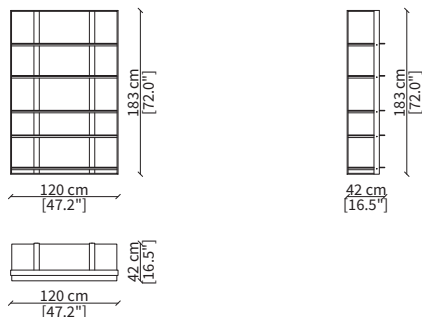

Version A: metal structure with glass shelves with or without back panel

Version B: metal structure with glass shelves and storage module with or without back panel

UNIQUE BOOKCASE Design Oscar e Gabriele Buratti

LIBRERIE / BOOKCASES

cod. 20700

Libreria 120x42xh183 cm / Bookcase 120x42xh183 cm

cod. 20701

Libreria 120x44xh183 cm / Bookcase 120x44xh183 cm

cod. 20702

Libreria 120x42xh183 cm / Bookcase 120x42xh183 cm

cod. 20703

Libreria 120x44xh183 cm / Bookcase 120x44xh183 cm

Dimensioni espresse in cm se non diversamente indicato.
L'Azienda si riserva il diritto di apportare modifiche ai modelli senza preavviso.
Tolleranza sulle misure indicate di +/- 2%.

Dimensions in centimeter if not differently indicated.
The Company reserves the right to change the models without any advance notice.
Tolerance on the given sizes +/- 2%.